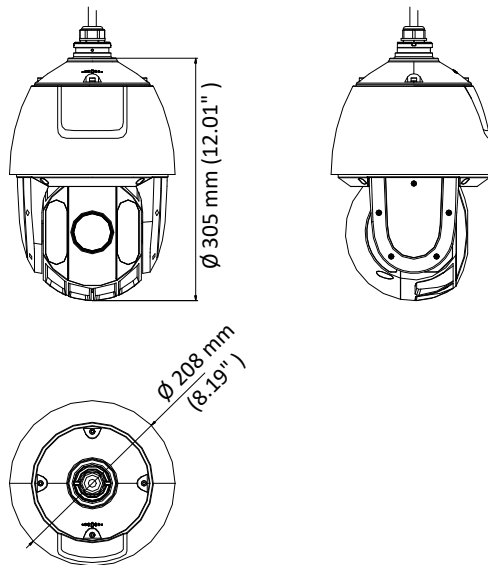

The embedded CMOS chip makes WDR, and real-time 1920 × 1080 resolution possible. With the help of the 25× optical zoom, and IR cut filter, the camera offers more details over an expansive area.

- 1/2.8" HD progressive scan CMOS
- 1920 × 1080 resolution
- 25× optical zoom, 16× digital zoom
- 120 dB true WDR (Wide Dynamic Range)
- Up to 150 m IR distance
- 3D intelligent positioning
- Switchable TVI/AHD/CVI/CVBS video outputs

## Specification

<b>Camera</b>	
Model	DS-2AE5225TI-A(C)
Image Sensor	1/2.8" progressive scan CMOS
Max. Image Resolution	1920 × 1080
Frame Rate	50Hz: 25fps @(1920 × 1080) 60Hz: 30fps @(1920 × 1080)
Min. Illumination	Color: 0.005 Lux @(F1.6, AGC ON) B/W: 0.001 Lux @(F1.6, AGC ON) 0 lux with IR
White Balance	AUTO/MANUAL/HAUTO/ATW/INDOOR/OUTDOOR
AGC	AUTO/MANUAL
DNR	3D DNR
WDR	≥ 120 dB
Shutter Time	PAL: 1/1 s to 1/10,000 s NTSC: 1/1 s to 1/10,000 s
Day & Night	IR cut filter
Digital Zoom	16×
Privacy Mask	8 programmable privacy masks
BLC (Backlight Compensation)	Yes
HLC (highlight Compensation)	Yes
EIS (Electric Image Stabilization)	Yes
Reginal Focus	Yes
<b>Lens</b>	
Focus Mode	Auto/Semiauto/Manual
Focal Length	4.8 mm to 120 mm, 25× Optical
Aperture Range	F 1.6 to F 3.5
Field of View	Horizontal field of view: 57.6° to 2.5° (wide to tele) Vertical field of view: 34.4° to 1.4° (wide to tele) Diagonal field of view: 64.5° to 2.9° (wide to tele)
Min. Working Distance	10 mm to 1500 mm (wide to tele)
Zoom Speed	Approx. 3.6 s (optical, wide to tele)
<b>Pan and Tilt</b>	
Pan Range	360° endless
Pan Speed	Pan manual speed: 0.1° to 120°/s Pan preset speed: 120°/s
Tilt Range	-15° to 90° (auto flip)
Tilt Speed	Tilt manual speed: 0.1° to 80°/s Tilt preset speed: 80°/s
Proportional Zoom	Rotation speed can be adjusted automatically according to zoom multiples
Presets	256
Patrol	10 patrols, up to 32 presets per patrol
Pattern	5 patterns, with the total recording time no less than 10 minutes
Power-off Memory	Yes

## Dimensions